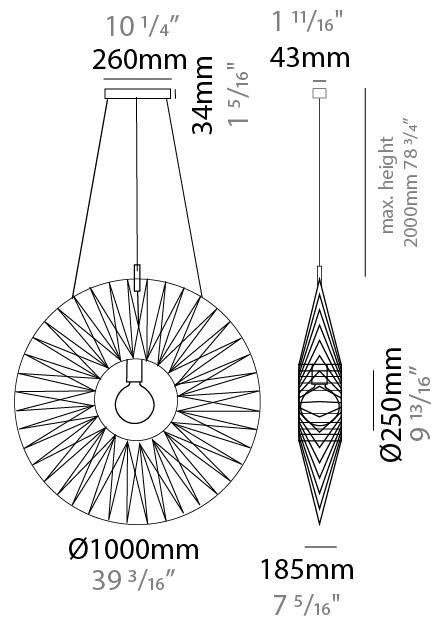

PROJECT _____
TYPE _____
SPECIFIER _____
QUANTITY _____
DATE _____

BIMBA SUSPENSION

D111109-

base number   Finish
Options

1. To build a product code in our configurator select the specify button on the base model # product page
2. To build a manual product code on this datasheet choose from the options listed below in blue font and add the suffix to the base model #

GENERAL

Series: Bimba
Partner: Ole
Division: Design
Installation: Suspension
Product Type: Pendant
Mounting Location: Ceiling

PHYSICAL

Shape: Round
Diameter (mm): 1000
Diameter (in): 39 3/8
Width (mm): 185
Width (in): 7 5/16
Height (mm): 1000
Height (in): 39 3/8
Max. Overall Height (mm): 3000
Max. Overall Height (in): 118 1/8
Weight (kg): 6
Weight (lbs): 13.23
Fixture Finish: BEI / BLK / BLU / COG / DGN / GRY / MRN / MOC / MUS / OLV / SIL / STN / TER / WHI
Holder Finish: Matte Black
Fixture Material: Fabric Cord / Metal
Primary Material: Fabric - Recycled
Cable Details: 2000mm Cable
Upon Request: Other fabric cord colors available upon request (see downloadable finish chart)

ELECTRICAL

Number of Lamps: 1
Lamp Type: LED Retrofit
Bulb Included: Bulb Not Included
Max. Wattage Per Lamp (W): 20
Lamp Base: E26
Input Voltage (V): 120
Upon Request: 277Vac / GU24

LED

OPTICAL

RATINGS AND CERTIFICATIONS

Certified By: Certified for North American Standards
IP rating: IP20