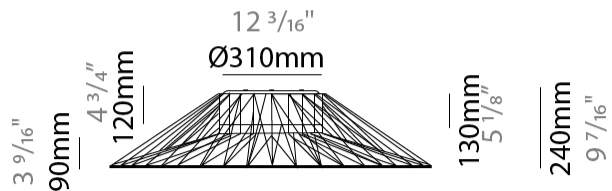

GENERAL

Series: Bimba
 Partner: Ole
 Division: Design
 Installation: Suspension
 Product Type: Pendant
 Mounting Location: Ceiling

PHYSICAL

Shape: Round
 Diameter (mm): 1000
 Diameter (in): 39 3/8
 Width (mm): 185
 Width (in): 7 5/16
 Height (mm): 1000
 Height (in): 39 3/8
 Max. Overall Height (mm): 3000
 Max. Overall Height (in): 118 1/8
 Weight (kg): 6
 Weight (lbs): 13.23
 Fixture Finish: BEI / BLK / BLU / COG / DGN / GRY / MRN / MOC / MUS / OLV / SIL / STN / TER / WHI
 Holder Finish: Matte Black
 Fixture Material: Fabric Cord / Metal
 Primary Material: Fabric - Recycled
 Cable Details: 2000mm Cable
 Upon Request: Other fabric cord colors available upon request (see downloadable finish chart)

GENERAL

Series: Bimba
 Partner: Ole
 Division: Design
 Installation: Surface
 Product Type: Ceiling Surface
 Mounting Location: Ceiling

PHYSICAL

Shape: Abstract
 Diameter (mm): 1000
 Diameter (in): 39 3/8
 Height (mm): 240
 Height (in): 9 7/16
 Weight (kg): 6
 Weight (lbs): 13.23
 Diffuser: PMMA - Opal
 Fixture Finish: BEI / BLK / BLU / COG / DGN / GRY / MRN / MOC / MUS / OLV / SIL / STN / TER / WHI
 Holder Finish: Matte Black
 Fixture Material: Fabric Cord / Metal
 Primary Material: Fabric - Recycled
 Cable Details: 2000mm Cable
 Upon Request: Other fabric cord colors available upon request (see downloadable finish chart)

LED

OPTICAL

RATINGS AND CERTIFICATIONS

Certified By: Certified for North American Standards
 IP rating: IP20

Ø1000mm
 39 3/16"

D112045-

PROJECT

TYPE