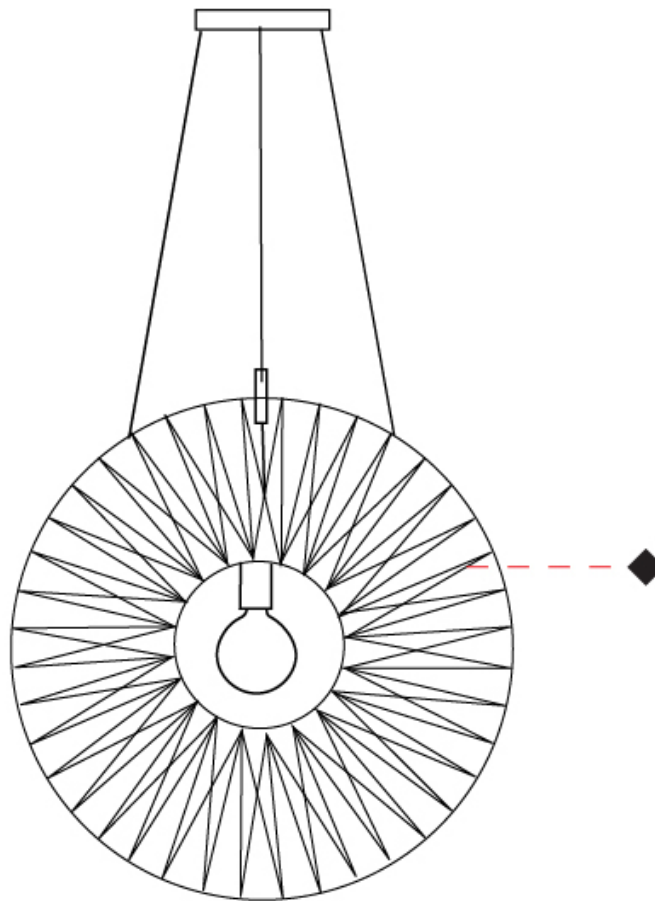

BIMBA SUSPENSION

D111109-

PROJECT	_____
TYPE	_____
SPECIFIER	_____
QUANTITY	_____
DATE	_____

D